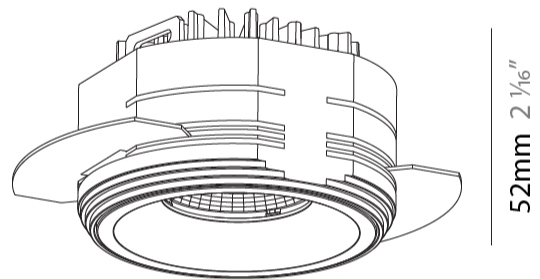

PHYSICAL

Shape: Round
Diameter (mm): 75
Diameter (in): 2 15/16
Height (mm): 52
Height (in): 2 1/16
Ceiling Thickness (mm): 10 / 12.5 / 15 / 25
Ceiling Thickness (in): 3/8 or 1/2 or 9/16 or 1
Min. Recessing Depth (mm): 60
Min. Recessing Depth (in): 2 3/8
Light Distribution: Downlight
Fixture Finish: SSR / BKV / CWI / CRY / HAB / UFT / ITA / RUA / FTG / MYG / LOD / PUS / FRO / FUP / KIA / POP / BLS / SPG / MEY / GOH / GUM / CHC / COM / ABZ / JAG / OBR / MOS / ROR
Fixture Material: Aluminum
Cut-out Measurements: D. 86mm / 3 3/8"
Upon Request: Unique Sizes Unique Ceiling Thickness

ELECTRICAL

Lamp Type: LED (Zhaga Standard)
Input Wattage (W): 12
Total Output Wattage (W): 10.9
Dimming: Tri-Mode (Non-Dimming and Phase Dimming (120Vac only) and 0-10V Dimming)
Driver Included: No
Driver Location: Recessed Housing
Driver Type: Constant Current - 120Vac
Driver Class: Class 2
Housing: See components
Input Voltage (V): 120 - 277
Constant Current (MA): 500mA

LED

Number of LEDs: 1
Color Temperature (°K): 2700 / 3000 / 3500 / 4000
Max. Delivered Lumen (lm): 1012 / 1059 / 1089 / 1123
Nominal Lumen (lm): 1141 / 1195 / 1123 / 1266
CRI: >90 CRI
Lamp Life (hrs): 50000

OPTICAL

Reflector°: 18 / 36 / 56
Upon Request: Special Beam Angles

RATINGS AND CERTIFICATIONS

Certified By: Certified for North American Standards
IP rating: IP44

52mm 2 1/16"

Ø75mm 2 15/16"

Ø85mm 3 3/8"