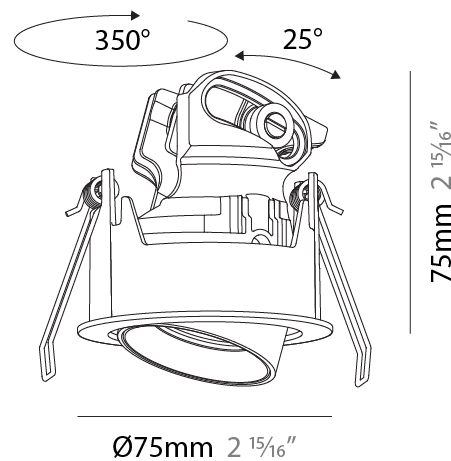

OPTICAL

Reflector°: [22 / 38 / 48](#)
 Adjustability: Rotational 350° / Tilt 25°
 Upon Request: Special Beam Angles

RATINGS AND CERTIFICATIONS

Certified By: Certified for North American Standards
 IP rating: IP40