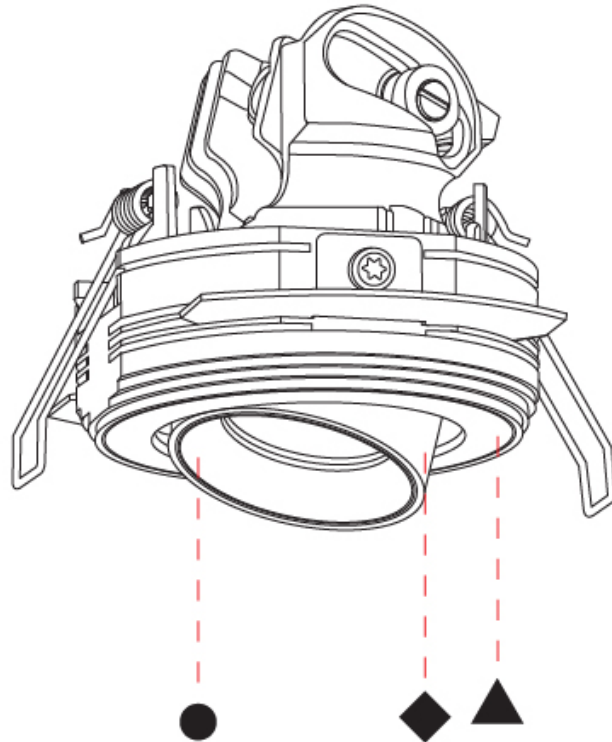

INVADER COMPACT ADJUSTABLE TRIMLESS

A35846-

PROJECT	_____
TYPE	_____
SPECIFIER	_____
QUANTITY	_____
DATE	_____

A