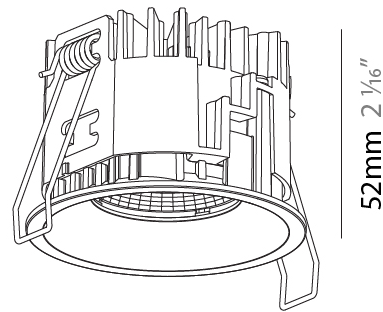

GENERAL

Series: Invader Compact
Subseries: Invader Compact
Brand: Prolicht
Division: Architectural
Mounting Type: Recessed
Mounting Location: Ceiling
Subcategory: Downlight

PHYSICAL

Shape: Round
Diameter (mm): 75
Diameter (in): 2 15/16
Height (mm): 52
Height (in): 2 1/16
Ceiling Thickness (mm): 1 - 25
Ceiling Thickness (in): 1/16 - 1
Min. Recessing Depth (mm): 55
Min. Recessing Depth (in): 2 3/16
Light Distribution: Downlight
Fixture Finish: SSR / BKV / CWI / CRY / HAB / UFT / ITA / RUA / FTG / MYG / LOD / PUS / FRO / FUP / KIA / POP / BLS / SPG / MEY / GOH / GUM / CHC / COM / ABZ / JAG / OBR / MOS / ROR
Fixture Material: Aluminum
Cut-out Measurements: D. 68mm / 2 11/16"

ELECTRICAL

Lamp Type: LED (Zhaga Standard)
Input Wattage (W): 12
Total Output Wattage (W): 9
Dimming: Tri-Mode (Non-Dimming and Phase Dimming (120Vac only) and 0-10V Dimming)
Driver Included: No
Driver Location: Recessed Housing
Driver Type: Constant Current - 120Vac
Driver Class: Class 2
Housing: See components
Input Voltage (V): 120 - 277
Constant Current (MA): 500mA

LED

Number of LEDs: 1
Color Temperature (°K): 2700 / 3000 / 3500 / 4000
Max. Delivered Lumen (lm): 1012 / 1059 / 1098 / 1123
Nominal Lumen (lm): 1141 / 1194 / 1238 / 1266
CRI: >90 CRI
Lamp Life (hrs): 50000

OPTICAL

Reflector°: 18 / 36 / 56

RATINGS AND CERTIFICATIONS

Certified By: Certified for North American Standards
IP rating: IP44

Ø75mm 2 15/16"