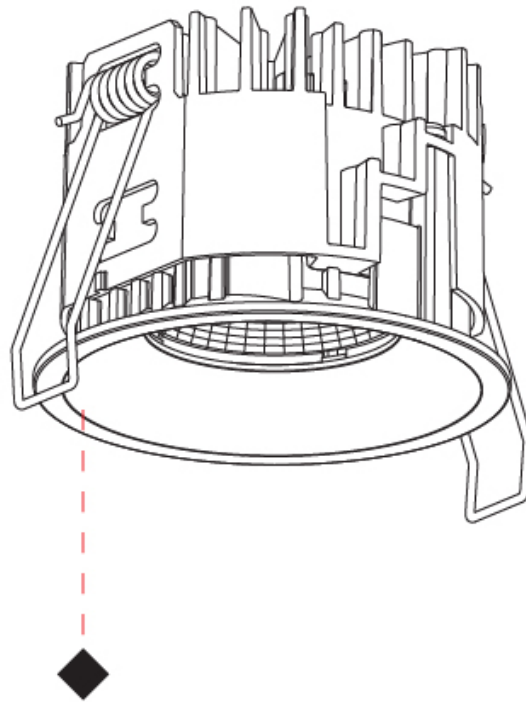

INVADER COMPACT RECESSED

A35811-

PROJECT

TYPE

SPECIFIER

QUANTITY

DATE

A