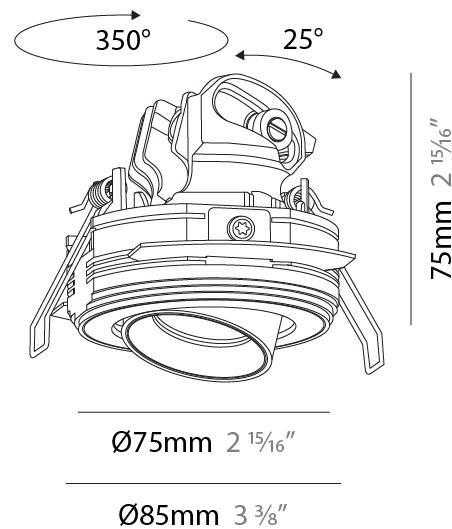

PHYSICAL

Shape: Round
Diameter (mm): 75
Diameter (in): 2 15/16
Height (mm): 75
Height (in): 2 15/16
Ceiling Thickness (mm): 10 / 12 / 15
Ceiling Thickness (in): 3/8 or 1/2 or 9/16
Min. Recessing Depth (mm): 85
Min. Recessing Depth (in): 3 3/8
Light Distribution: Downlight
Fixture Finish: SSR / BKV / CWI / CRY / HAB / UFT / ITA / RUA / FTG / MYG / LOD / PUS / FRO / FUP / KIA / POP / BLS / SPG / MEY / GOH / GUM / CHC / COM / ABZ / JAG / OBR / MOS / ROR
Fixture Material: Aluminum
Cut-out Measurements: D. 86mm / 3 3/8"
Upon Request: Unique Sizes Unique Ceiling Thickness

ELECTRICAL

Lamp Type: LED (Zhaga Standard)
Input Wattage (W): 11
Total Output Wattage (W): 10
Dimming: Tri-Mode (Non-Dimming and Phase Dimming (120Vac only) and 0-10V Dimming)
Driver Included: No
Driver Location: Recessed Housing
Driver Type: Constant Current - 120Vac
Driver Class: Class 2
Housing: See components
Input Voltage (V): 120 - 277
Constant Current (MA): 500

LED

Number of LEDs: 1
Color Temperature (°K): 2700 / 3000 / 3500 / 4000
Max. Delivered Lumen (lm): 821 / 860 / 892 / 911
Nominal Lumen (lm): 1141 / 1194 / 1238 / 1266
CRI: >90 CRI
Lamp Life (hrs): 50000

OPTICAL

Reflector°: 22 / 38 / 48
Adjustability: Rotational 350° / Tilt 25°
Upon Request: Special Beam Angles

RATINGS AND CERTIFICATIONS

Certified By: Certified for North American Standards
IP rating: IP40