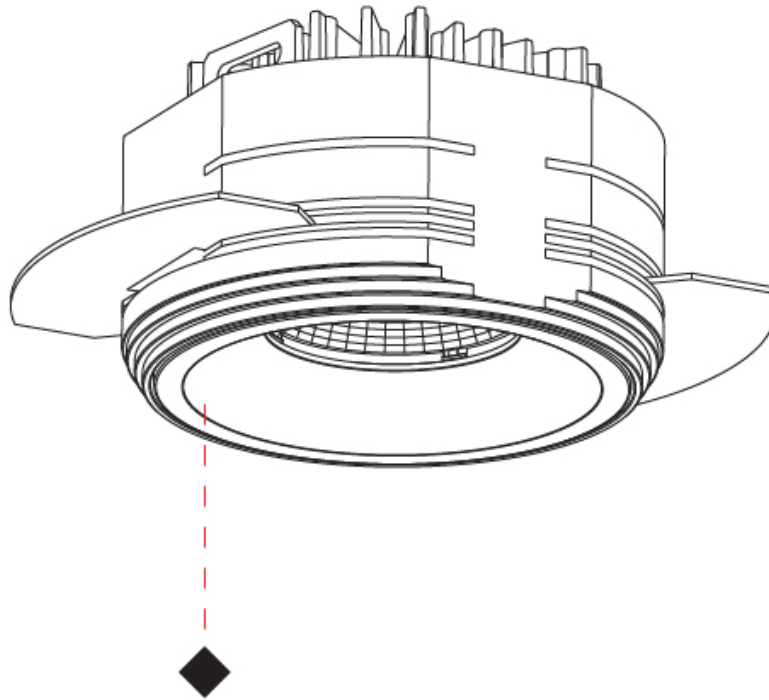

INVADER COMPACT TRIMLESS

A35809-

PROJECT

TYPE

SPECIFIER

QUANTITY

DATE